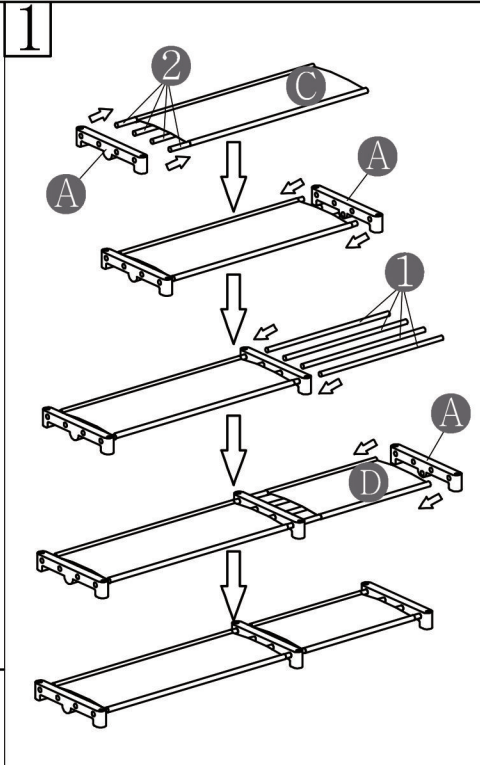

Sorti

STORAGE SOLUTIONS

TO PREVENT SERIOUS INJURY OR DEATH, THIS PRODUCT SHOULD BE SECURELY ANCHORED TO A WALL OR OTHER SUITABLE SURFACE.

For your safety, this product comes with fixing hook to prevent it from toppling. We highly recommend permanently fixing it to a wall or another appropriate surface. Please note that fixing hardware is not included, as different surfaces require different attachments. If you are unsure about which fixing hardware to use, please seek professional advice. Regularly check the stability of your fixing device.

MFR101

6

7

8

9