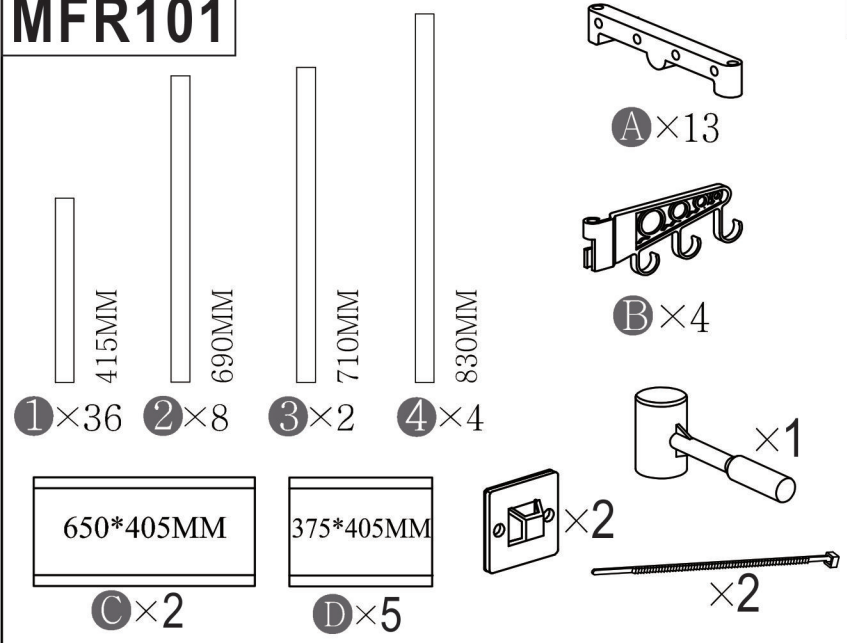

Sorti

STORAGE SOLUTIONS

TO PREVENT SERIOUS INJURY OR DEATH, THIS PRODUCT SHOULD BE SECURELY ANCHORED TO A WALL OR OTHER SUITABLE SURFACE.

For your safety, this product comes with fixing hook to prevent it from toppling. We highly recommend permanently fixing it to a wall or another appropriate surface. Please note that fixing hardware is not included, as different surfaces require different attachments. If you are unsure about which fixing hardware to use, please seek professional advice. Regularly check the stability of your fixing device.

MFR101

6

7

8

9