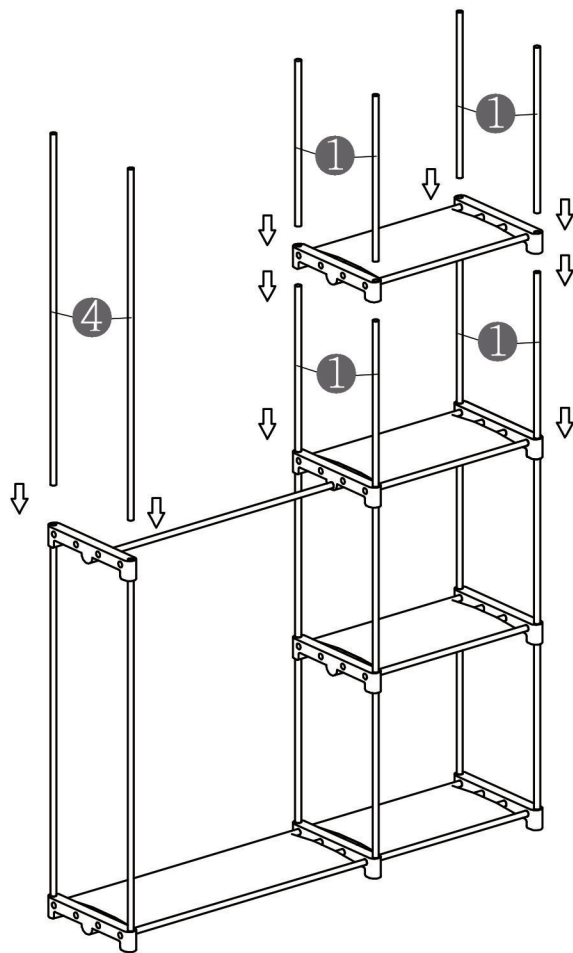

Sorti

STORAGE SOLUTIONS

TO PREVENT SERIOUS INJURY OR DEATH, THIS PRODUCT SHOULD BE SECURELY ANCHORED TO A WALL OR OTHER SUITABLE SURFACE.

For your safety, this product comes with fixing hook to prevent it from toppling. We highly recommend permanently fixing it to a wall or another appropriate surface. Please note that fixing hardware is not included, as different surfaces require different attachments. If you are unsure about which fixing hardware to use, please seek professional advice. Regularly check the stability of your fixing device.

MFR101

6

7

8

9