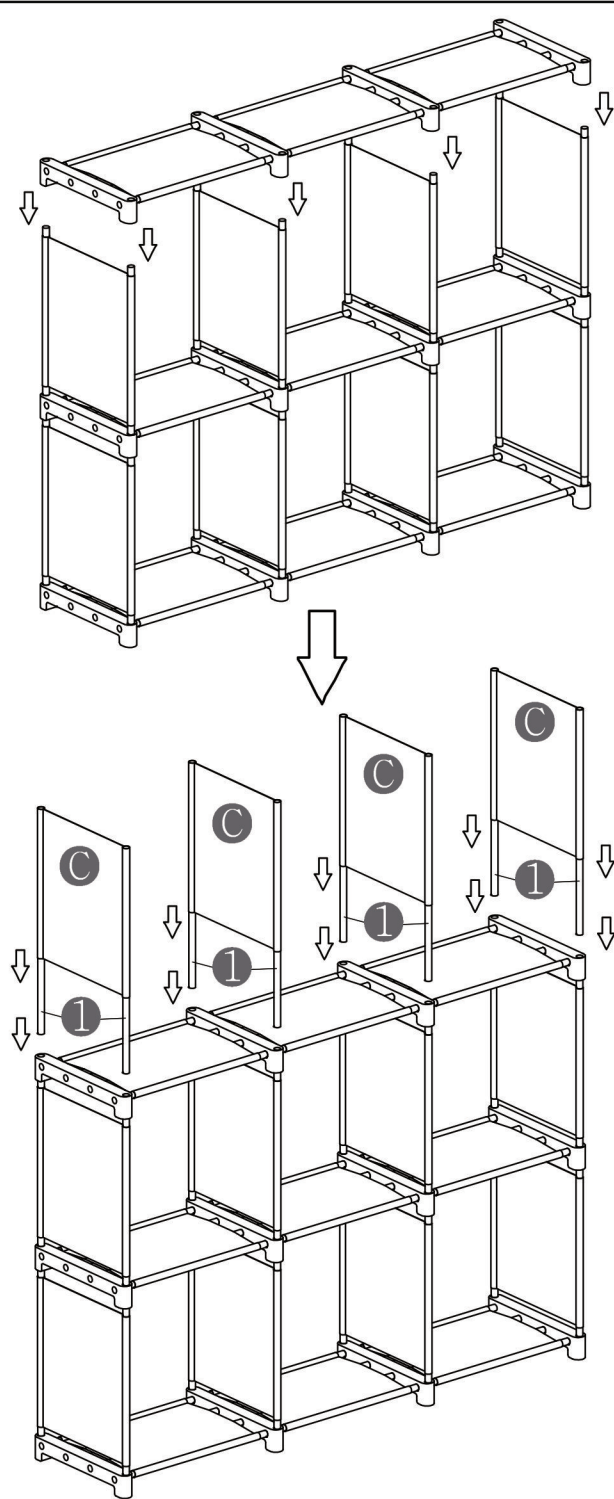

## STORAGE SOLUTIONS

**TO PREVENT SERIOUS INJURY OR DEATH, THIS PRODUCT SHOULD BE SECURELY ANCHORED TO A WALL OR OTHER SUITABLE SURFACE.**

For your safety, this product comes with fixing hook to prevent it from toppling. We highly recommend permanently fixing it to a wall or another appropriate surface. Please note that fixing hardware is not included, as different surfaces require different attachments. If you are unsure about which fixing hardware to use, please seek professional advice. Regularly check the stability of your fixing device.

# MFR105

350MM

①×72

Ⓐ×16

×2

275\*310MM

305\*310MM

×2

×1

Ⓑ×12

Ⓒ×12

1

Make 4 pieces

2

3

4