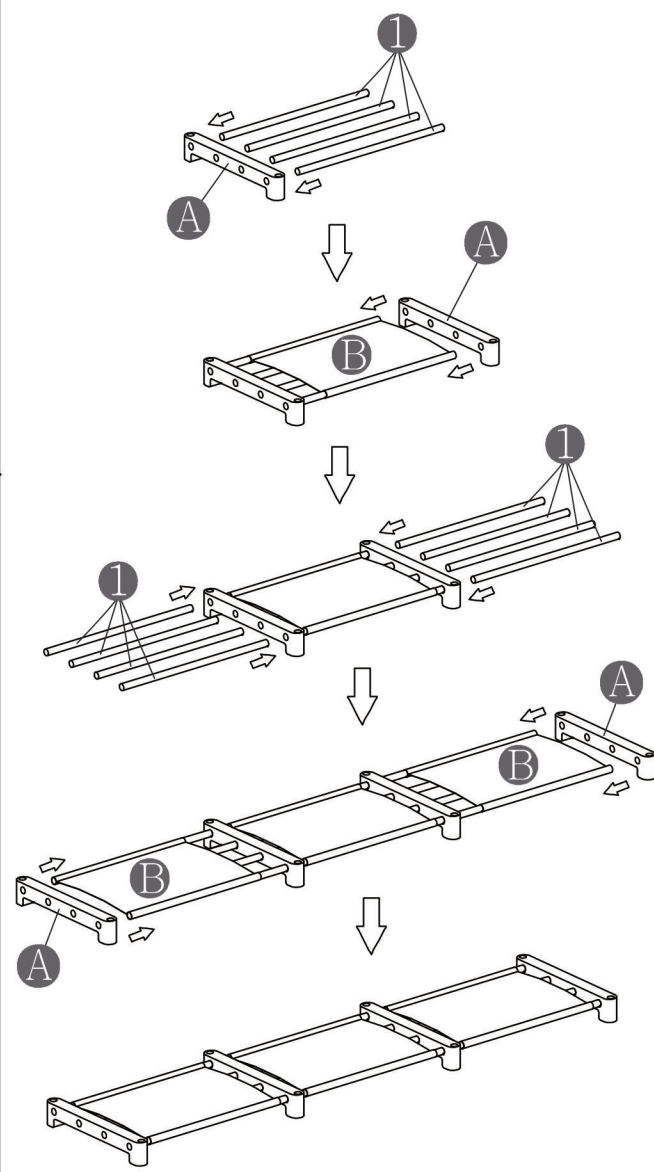

## STORAGE SOLUTIONS

**TO PREVENT SERIOUS INJURY OR DEATH, THIS PRODUCT SHOULD BE SECURELY ANCHORED TO A WALL OR OTHER SUITABLE SURFACE.**

For your safety, this product comes with fixing hook to prevent it from toppling. We highly recommend permanently fixing it to a wall or another appropriate surface. Please note that fixing hardware is not included, as different surfaces require different attachments. If you are unsure about which fixing hardware to use, please seek professional advice. Regularly check the stability of your fixing device.

# MFR105

350MM

①×72

Ⓐ×16

×2

275\*310MM

305\*310MM

×2

×1

Ⓑ×12

Ⓒ×12

1

Make 4 pieces

2

3

4