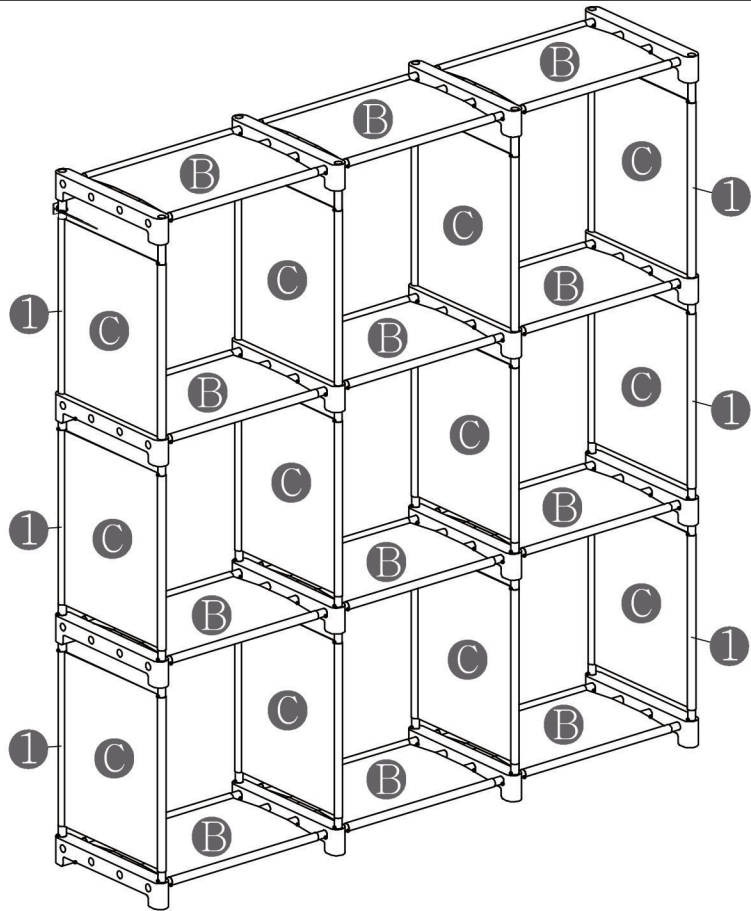

## STORAGE SOLUTIONS

**TO PREVENT SERIOUS INJURY OR DEATH, THIS PRODUCT SHOULD BE SECURELY ANCHORED TO A WALL OR OTHER SUITABLE SURFACE.**

For your safety, this product comes with fixing hook to prevent it from toppling. We highly recommend permanently fixing it to a wall or another appropriate surface. Please note that fixing hardware is not included, as different surfaces require different attachments. If you are unsure about which fixing hardware to use, please seek professional advice. Regularly check the stability of your fixing device.

# MFR105

350MM

①×72

Ⓐ×16

×2

275\*310MM

305\*310MM

×2

×1

Ⓑ×12

Ⓒ×12

1

Make 4 pieces

2

3

4