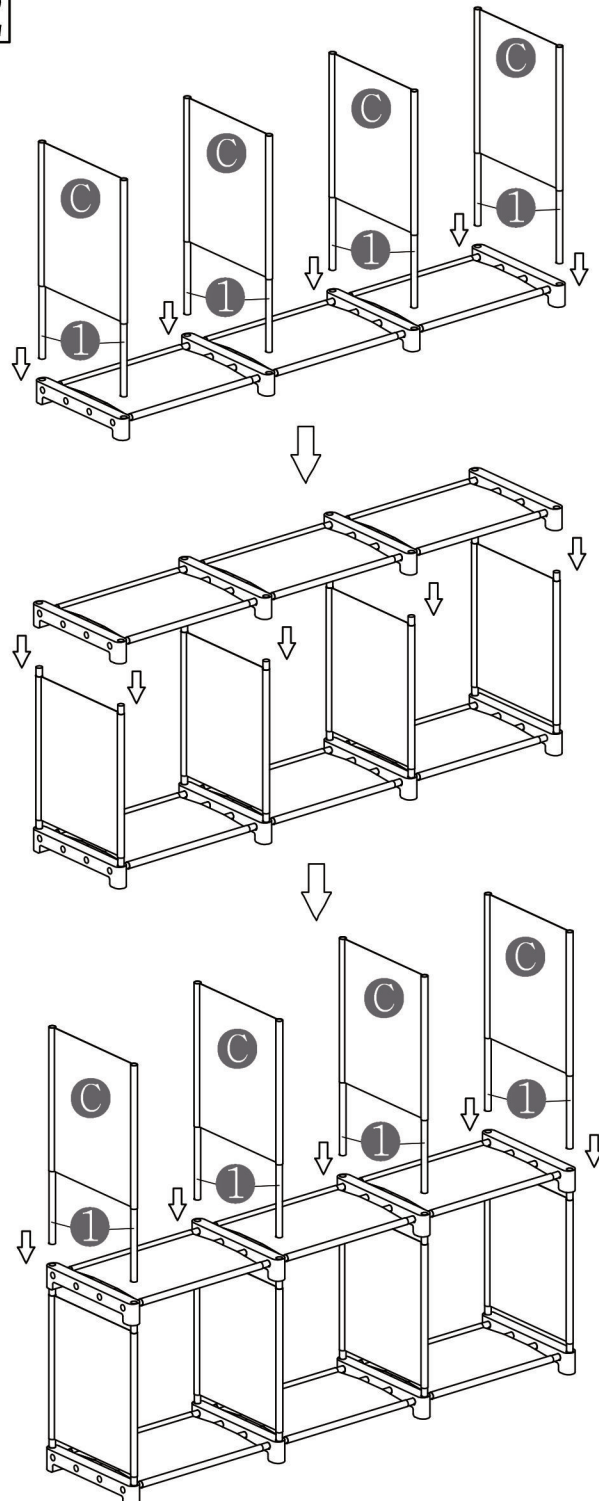

## STORAGE SOLUTIONS

**TO PREVENT SERIOUS INJURY OR DEATH, THIS PRODUCT SHOULD BE SECURELY ANCHORED TO A WALL OR OTHER SUITABLE SURFACE.**

For your safety, this product comes with fixing hook to prevent it from toppling. We highly recommend permanently fixing it to a wall or another appropriate surface. Please note that fixing hardware is not included, as different surfaces require different attachments. If you are unsure about which fixing hardware to use, please seek professional advice. Regularly check the stability of your fixing device.

# MFR105

350MM

①×72

Ⓐ×16

×2

275\*310MM

305\*310MM

×2

×1

Ⓑ×12

Ⓒ×12

1

Make 4 pieces

2

3

4