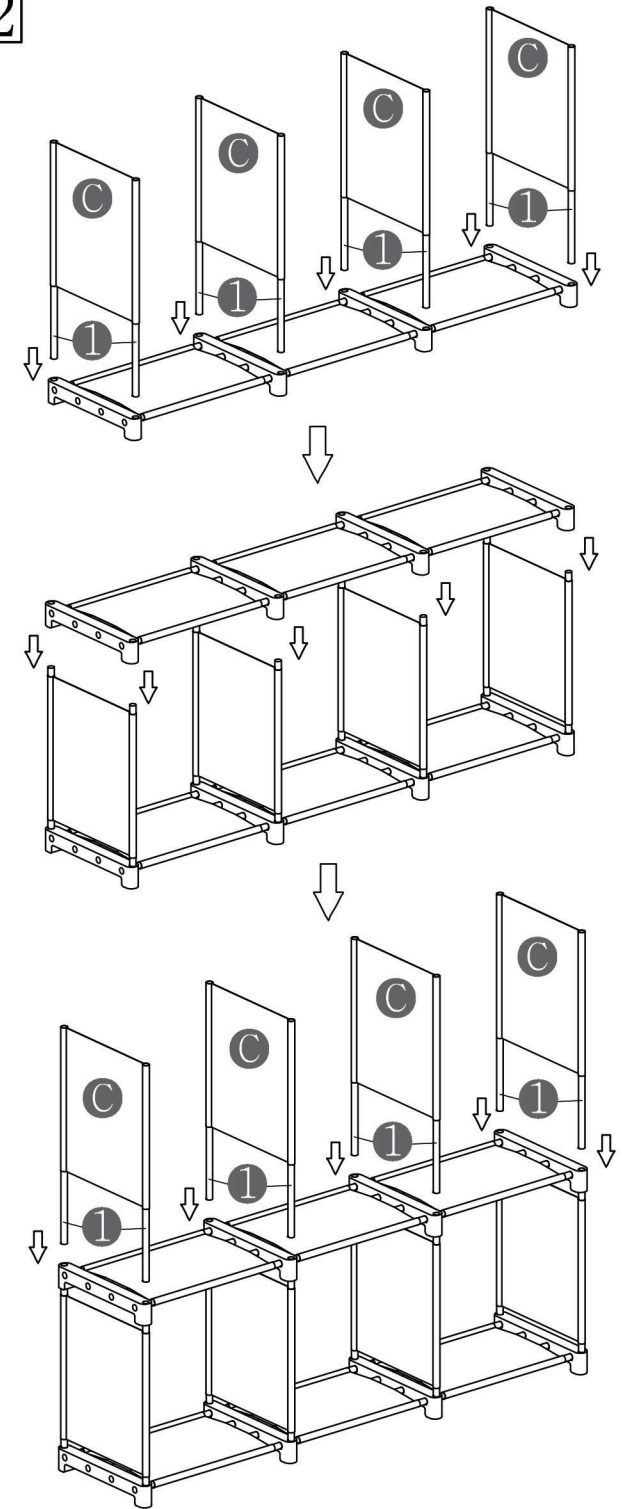

## STORAGE SOLUTIONS

**TO PREVENT SERIOUS INJURY OR DEATH, THIS PRODUCT SHOULD BE SECURELY ANCHORED TO A WALL OR OTHER SUITABLE SURFACE.**

For your safety, this product comes with fixing hook to prevent it from toppling. We highly recommend permanently fixing it to a wall or another appropriate surface. Please note that fixing hardware is not included, as different surfaces require different attachments. If you are unsure about which fixing hardware to use, please seek professional advice. Regularly check the stability of your fixing device.

# MFR106

375MM

1 × 72

A × 16

× 2

× 2

× 1

335\*405MM

B × 12

320\*440MM

C × 12

1

Make 4 pieces

2

3

4