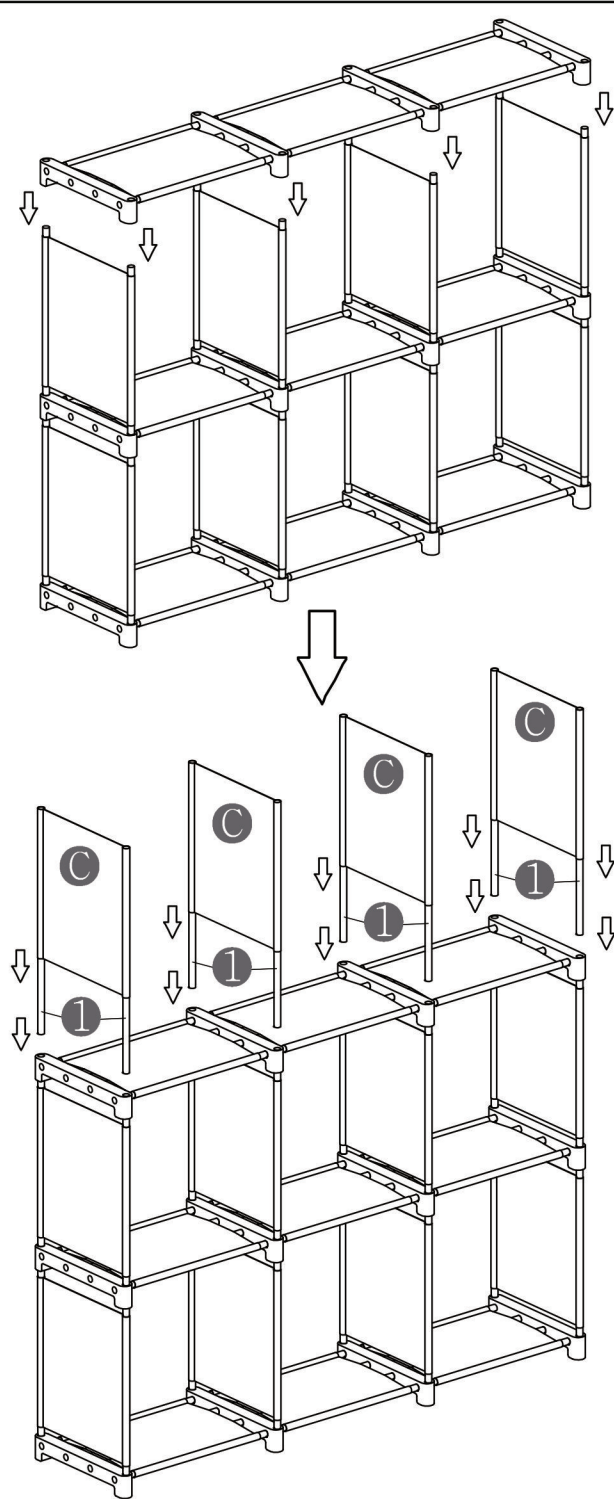

## STORAGE SOLUTIONS

**TO PREVENT SERIOUS INJURY OR DEATH, THIS PRODUCT SHOULD BE SECURELY ANCHORED TO A WALL OR OTHER SUITABLE SURFACE.**

For your safety, this product comes with fixing hook to prevent it from toppling. We highly recommend permanently fixing it to a wall or another appropriate surface. Please note that fixing hardware is not included, as different surfaces require different attachments. If you are unsure about which fixing hardware to use, please seek professional advice. Regularly check the stability of your fixing device.

# MFR106

375MM

1 × 72

A × 16

× 2

× 2

× 1

335\*405MM

B × 12

320\*440MM

C × 12

1

Make 4 pieces

2

3

4