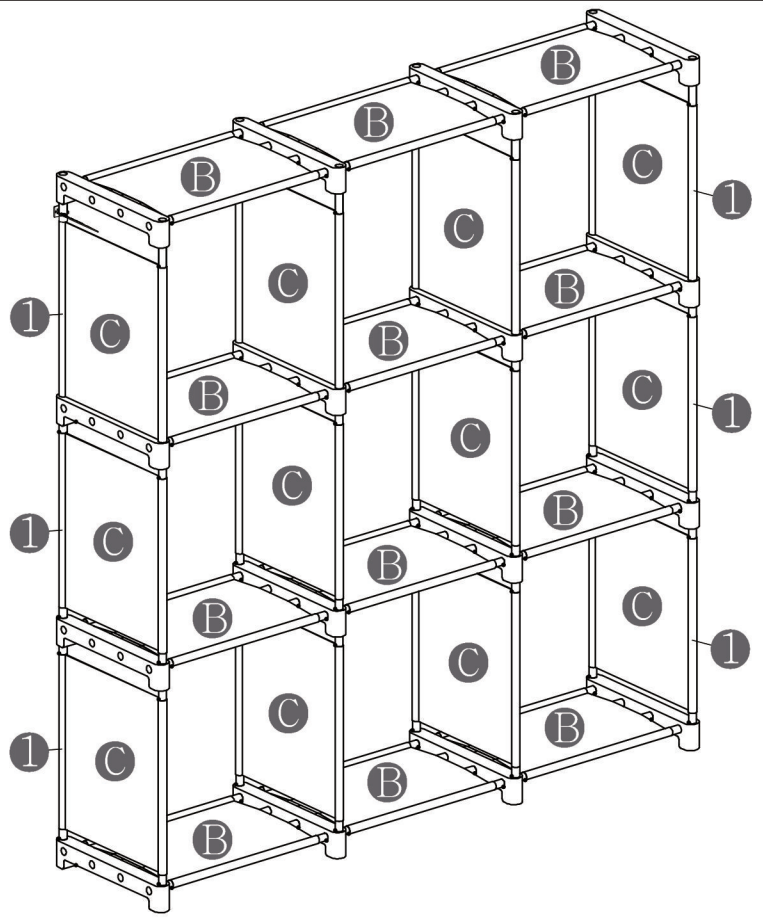

## STORAGE SOLUTIONS

**TO PREVENT SERIOUS INJURY OR DEATH, THIS PRODUCT SHOULD BE SECURELY ANCHORED TO A WALL OR OTHER SUITABLE SURFACE.**

For your safety, this product comes with fixing hook to prevent it from toppling. We highly recommend permanently fixing it to a wall or another appropriate surface. Please note that fixing hardware is not included, as different surfaces require different attachments. If you are unsure about which fixing hardware to use, please seek professional advice. Regularly check the stability of your fixing device.

# MFR106

375MM

1 × 72

A × 16

× 2

× 2

× 1

335\*405MM

B × 12

320\*440MM

C × 12

1

Make 4 pieces

2

3

4